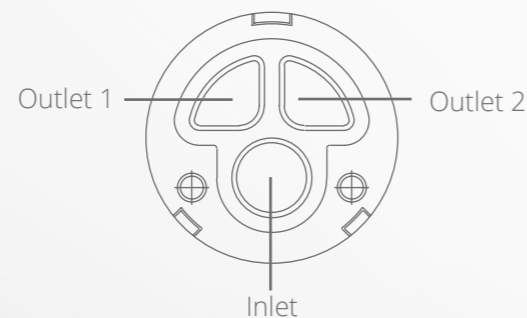

35 & 40mm RANGE

The diverter cartridge range from Sedal consists on high-end valves that provide smooth operation along with a defined feeling of safety and precision when changing the outlets of the shower, thanks to the metallic lever and a high precision ceramic set.

Get access to the complete and latest product technical data!

DIVERTERS

VERSIONS

THE
SMALLEST
IN THE MARKET

Diverter functionality: 2 outlets

GD-25 is a 2 way diverter that fits specially well in slim designer shower bodies, enabling to switch from rain shower to body jets in a simple turn.

GD-25

The GD25 diverter from Sedal is a high end 25mm valve that features a high precision ceramic set with nano shelter technology by Sedal.

The operation torque has been improved while keeping a small footprint. Works perfectly paired with our TM006 Thermostatic cartridge for showers.

Slim body showers with high flow

The GD25 has a high flow rate, allowing to build slim body showers with 2 outlets providing a positive user experience while assuring environmental protection.

4
OUTLETS
DIVERTERS