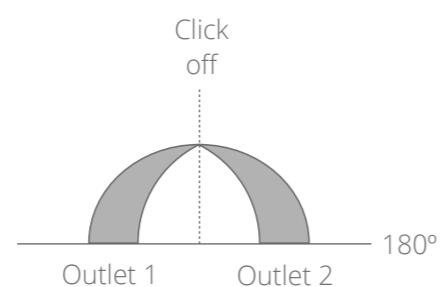

GD-35

The GD35 is a high end 2 outlet 35mm diverter that provides smooth operation and high precision stop in the close position thanks to the metallic lever and a high precision ceramic set.

Works perfectly paired with our TM001 Thermostatic cartridge for showers.