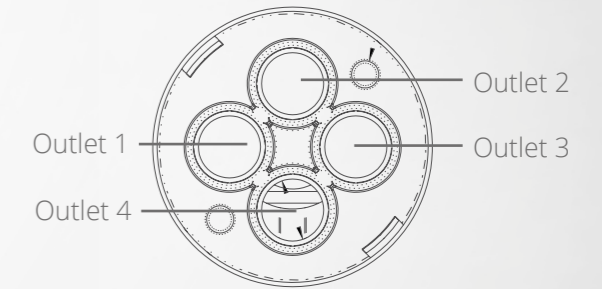

Get access to the complete and latest product technical data!

DIVERTERS

VERSIONS

THE
SMALLEST
IN THE MARKET

Diverter functionality: 2 outlets

GD-25 is a 2 way diverter that fits specially well in slim designer shower bodies, enabling to switch from rain shower to body jets in a simple turn.

GD-25

The GD25 diverter from Sedal is a high end 25mm valve that features a high precision ceramic set with nano shelter technology by Sedal.

The operation torque has been improved while keeping a small footprint. Works perfectly paired with our TM006 Thermostatic cartridge for showers.

Slim body showers with high flow

The GD25 has a high flow rate, allowing to build slim body showers with 2 outlets providing a positive user experience while assuring environmental protection.

4
OUTLETS
DIVERTERS

GD-35 SD 4 & GD-40 SD 4

These diverter cartridges are specially designed for complete shower systems as they allow to have four different outlets. Mixed water enters through the side windows and exits through either outlet 1, 2, 3 or 4 independently.